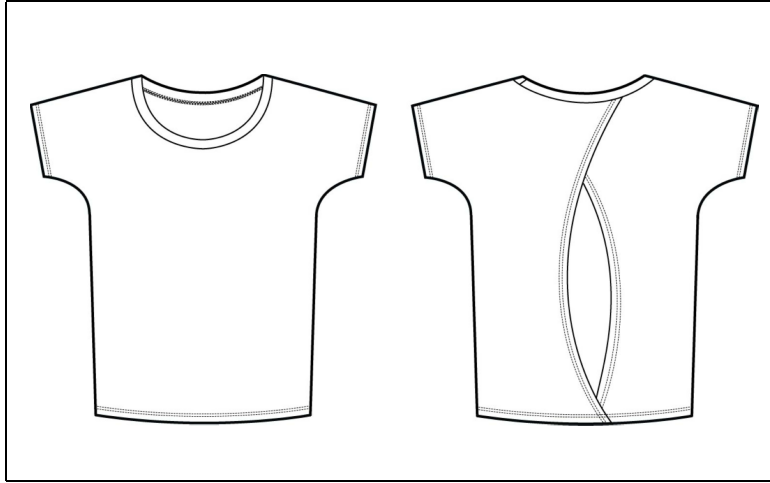

BELLA+CANVAS®

MEASUREMENT SPECIFICATION REPORT

STYLE # 8871 WOMEN'S FLOWY OPEN BACK TEE

FABRICATION
65% Polyester, 35% Viscose

Point of Measurement (centimeters)

	S	M	L	XL	2XL
Chest	47.0	48.9	51.4	54.0	54.0
Body Length From HPS	55.9	57.2	58.7	60.3	60.3