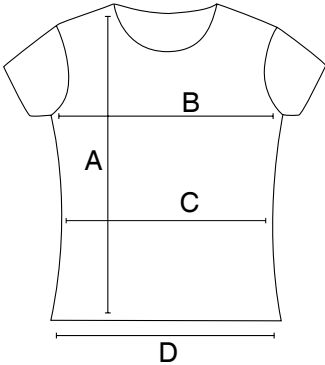

nakedshirt®

Ben 151.85

		S	M	L	XL	2XL
A	total length	68	71	73	76	78
B	1/2 chest width	49	52	56	59	62
C	1/2 waist width	46	49	53	56	59
D	1/2 bottom width	47	50	54	57	60

measurements in cm

Errors and mistakes are possible.
Generally normal tolerances are acceptable.
April 2018